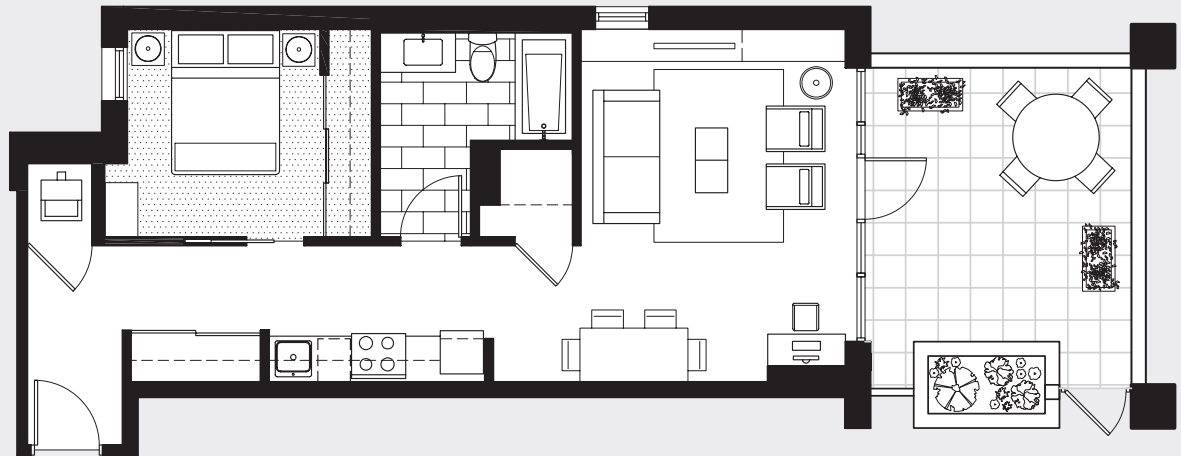

the
walter
terrace

SUITE 101

1 BEDROOM
1 BATHROOM
EAST EXPOSURE
660 SQ.FT. (INTERIOR)
144 SQ.FT. (TERRACE)

PODIUM FINISHES

www.the834.com