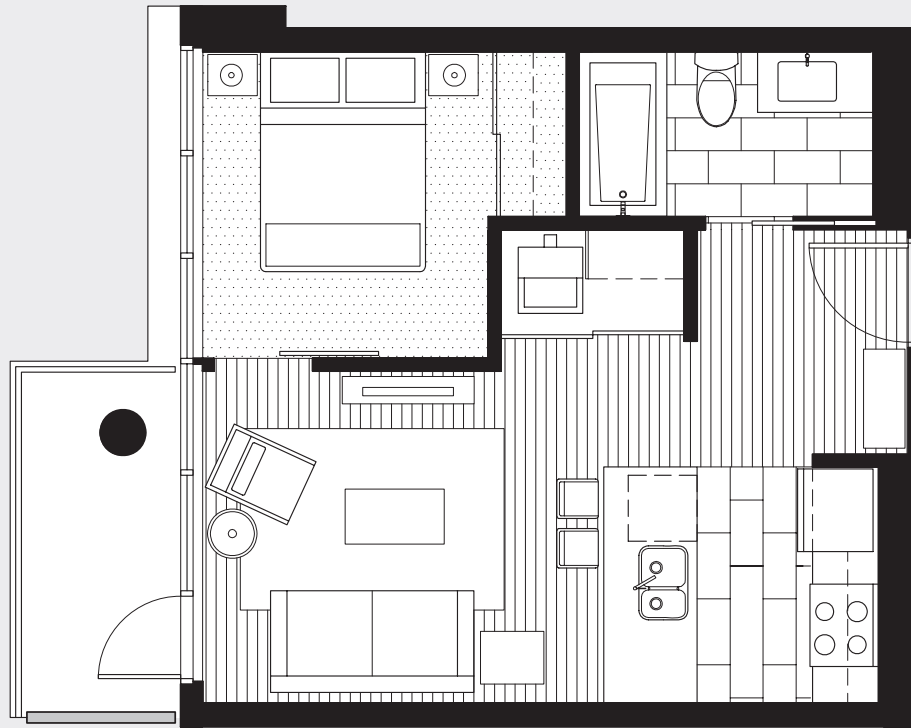

the
marie

SUITES 505 - 905

1 BEDROOM
1 BATHROOM
WEST EXPOSURE
450 SQ.FT. (INTERIOR)
45 SQ.FT. (DECK)
TOWER FINISHES

www.the834.com

JOHNSON STREET