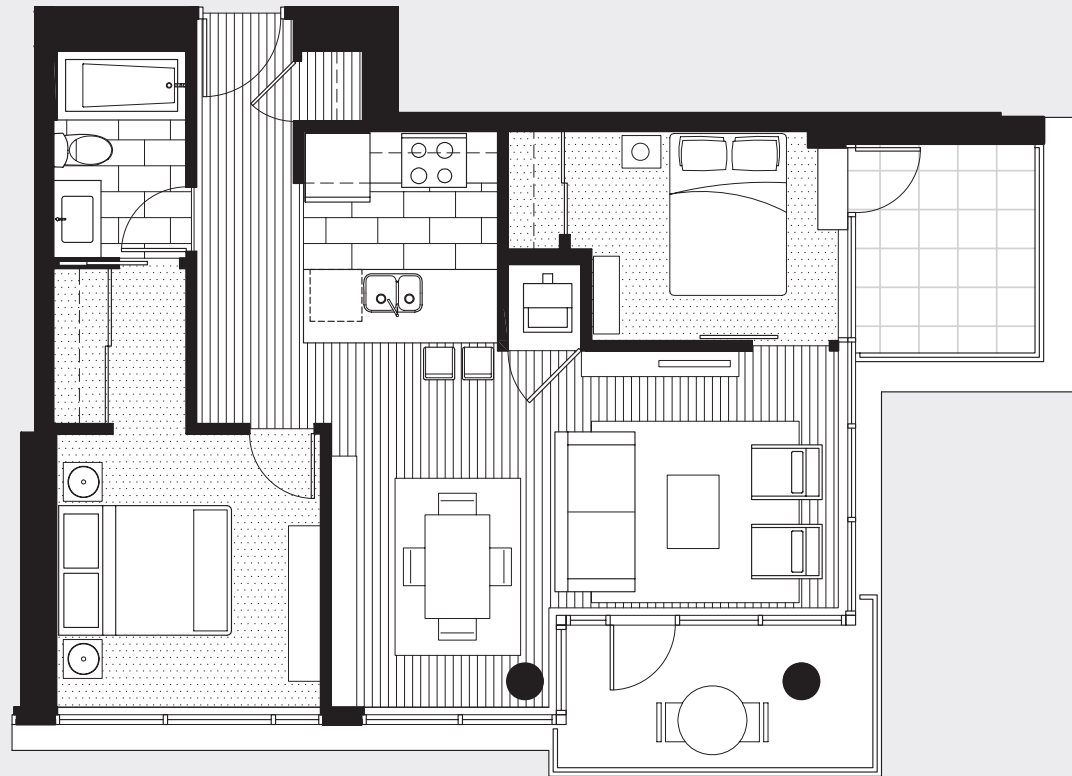

 the  
kenneth  
terrace

## SUITE 502

2 BEDROOM  
1 BATHROOM  
SOUTHEAST EXPOSURE  
725 SQ.FT. (INTERIOR)  
56 SQ.FT. (TERRACE)  
72 SQ.FT. (DECK)

TOWER FINISHES

[www.the834.com](http://www.the834.com)

JOHNSON STREET