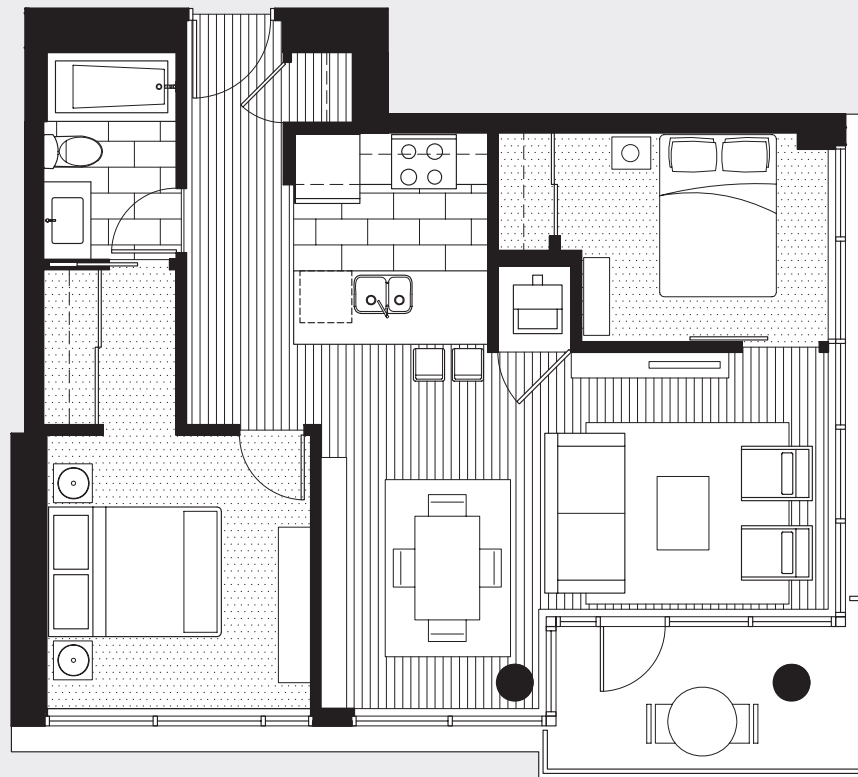

SUITES 602 - 1202

2 BEDROOM
2 BATHROOM
SOUTH EXPOSURE
725 SQ.FT. (INTERIOR)
72 SQ.FT. (DECK)

TOWER FINISHES

www.the834.com

JOHNSON STREET