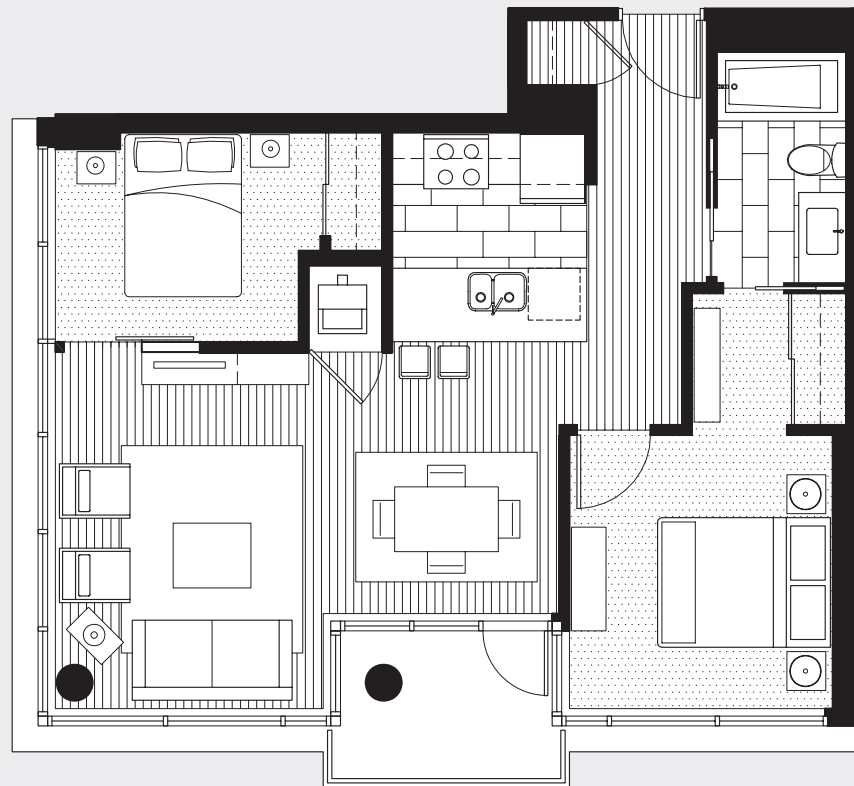

SUITES 603 - 1203

2 BEDROOM
1 BATHROOM
SOUTH EXPOSURE
741 SQ.FT. (INTERIOR)
48 SQ.FT. (DECK)

TOWER FINISHES

www.the834.com

JOHNSON STREET