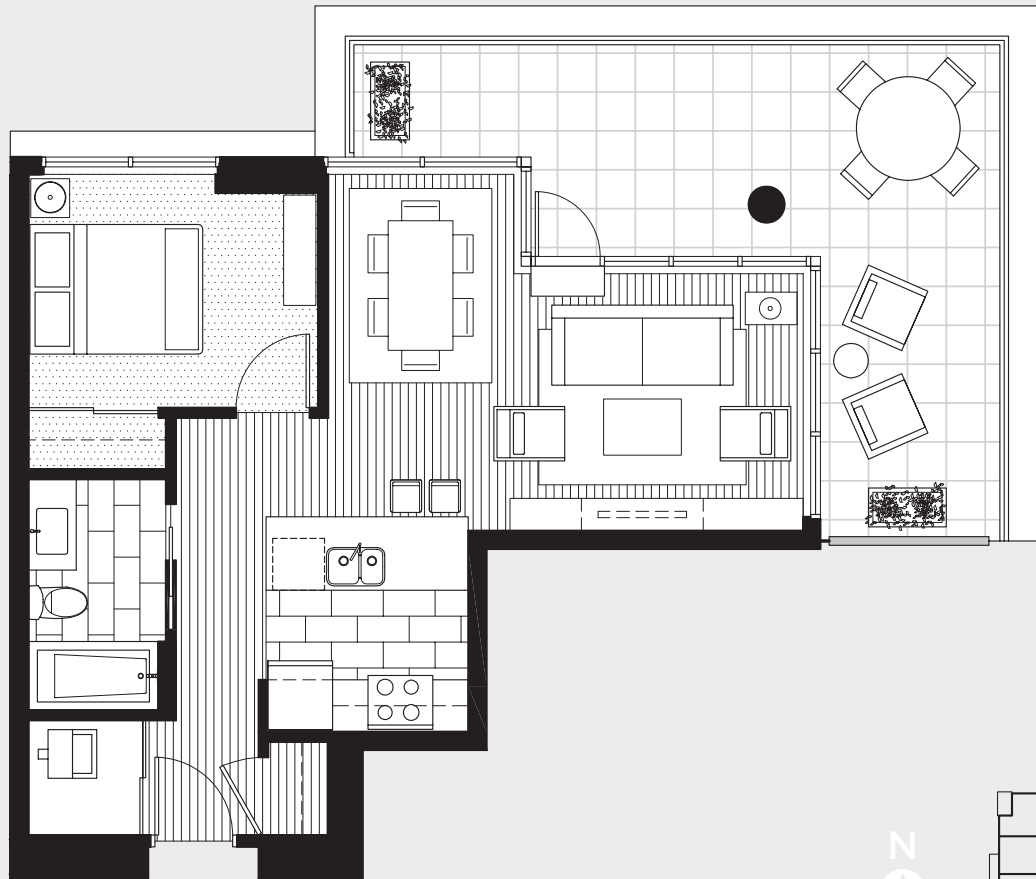

 the
henri
terrace

SUITE 507

1 BEDROOM
1 BATHROOM
NORTHEAST EXPOSURE
603 SQ.FT. (INTERIOR)
253 SQ.FT. (TERRACE)

TOWER FINISHES

www.the834.com

JOHNSON STREET