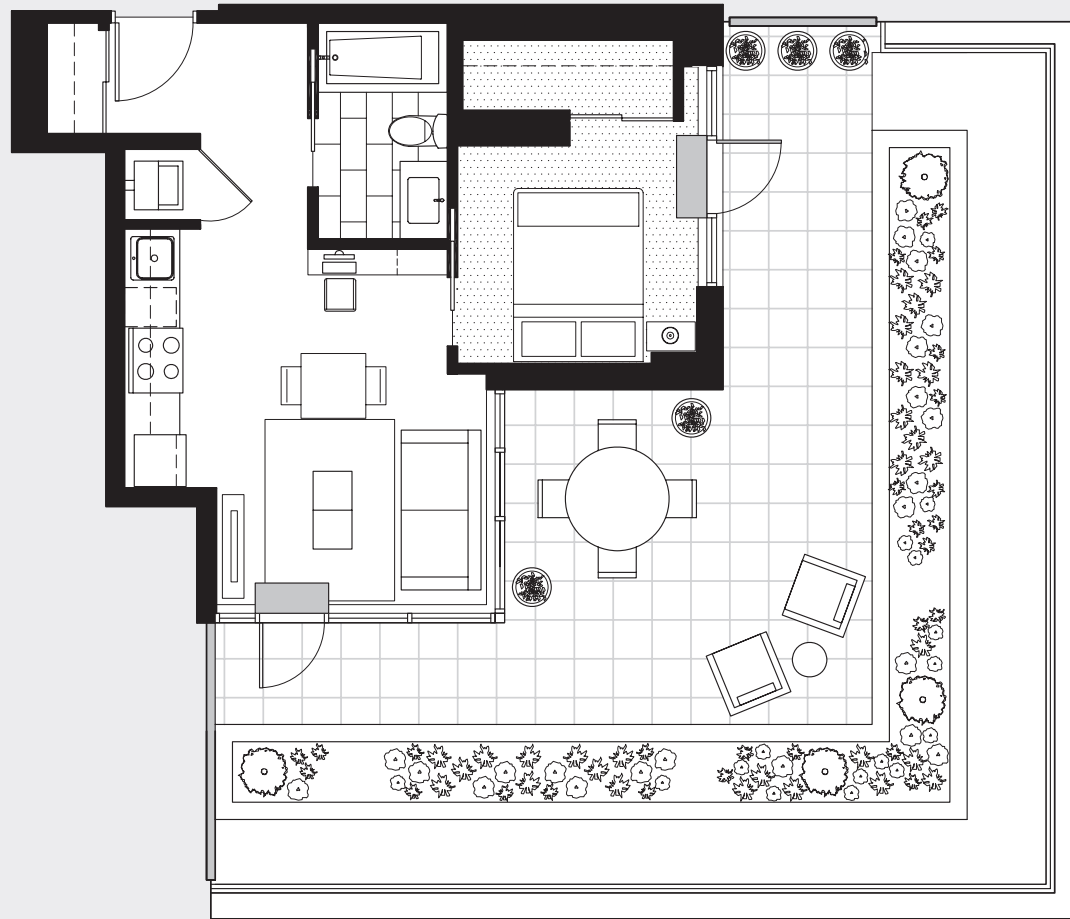

 the  
francis  
terrace

**SUITE 302**

1 BEDROOM  
1 BATHROOM  
SOUTHEAST EXPOSURE  
456 SQ.FT. (INTERIOR)  
296 SQ.FT. (TERRACE)

PODIUM FINISHES

[www.the834.com](http://www.the834.com)

JOHNSON STREET