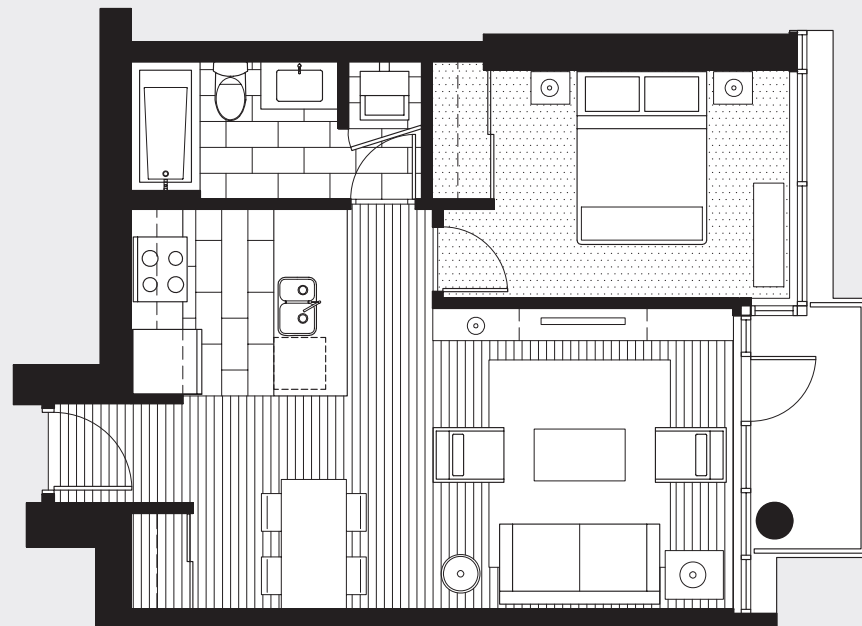

the
emma

SUITES 601 - 1201

1 BEDROOM

1 BATHROOM

EAST EXPOSURE

559 SQ.FT. (INTERIOR)

45 SQ.FT. (DECK)

TOWER FINISHES

www.the834.com

JOHNSON STREET