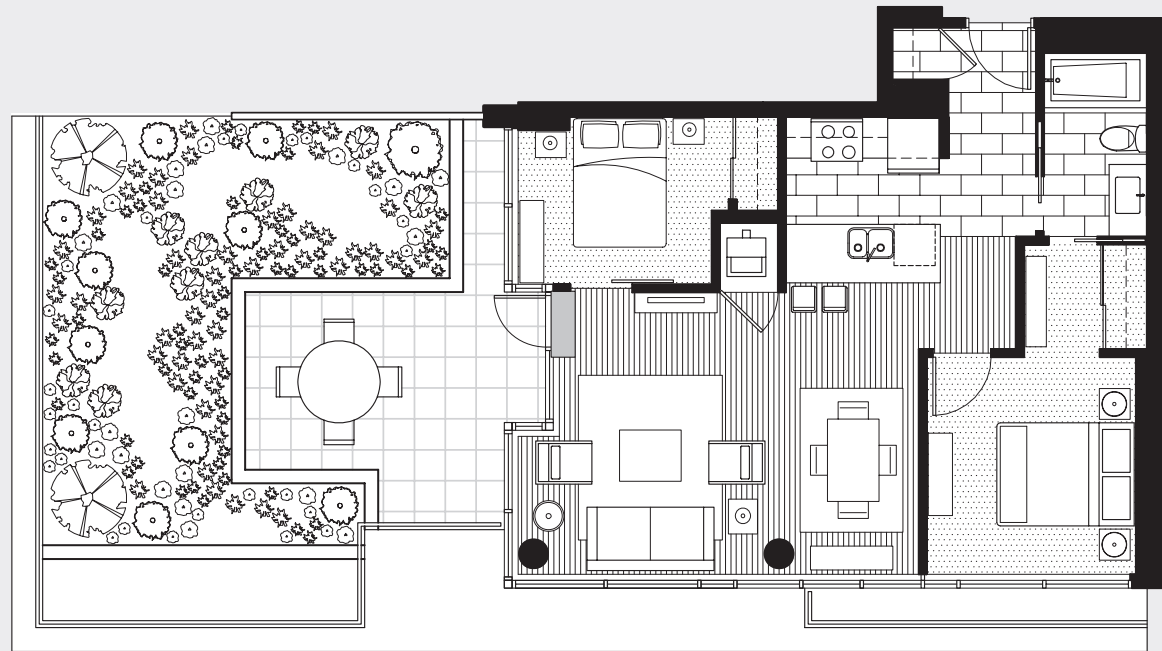

the
charles
terrace

SUITE 503

2 BEDROOM
1 BATHROOM
WEST EXPOSURE
758 SQ.FT. (INTERIOR)
140 SQ.FT. (TERRACE)

TOWER FINISHES

www.the834.com

JOHNSON STREET