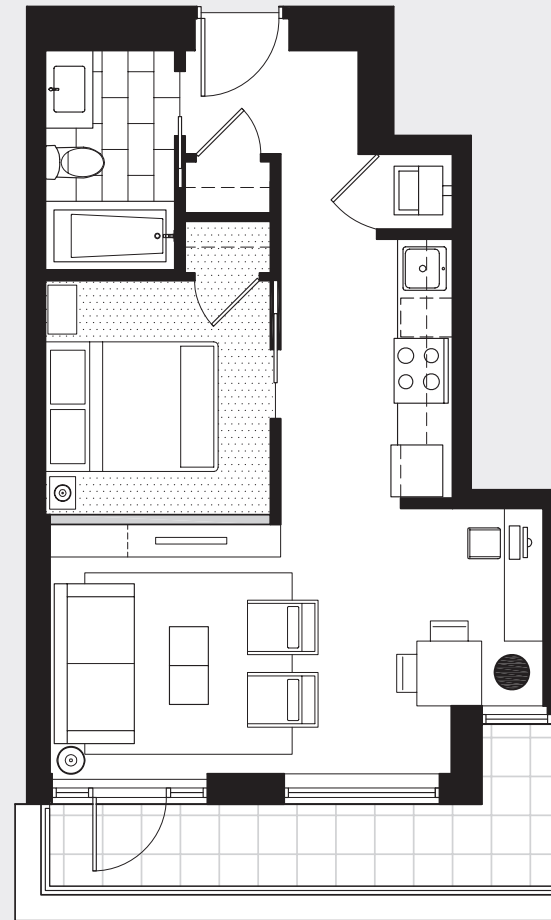

 the
cecil
terrace

SUITE 303

1 BEDROOM
1 BATHROOM
SOUTH EXPOSURE
503 SQ.FT. (INTERIOR)
57 SQ.FT. (TERRACE)

PODIUM FINISHES

www.the834.com

JOHNSON STREET