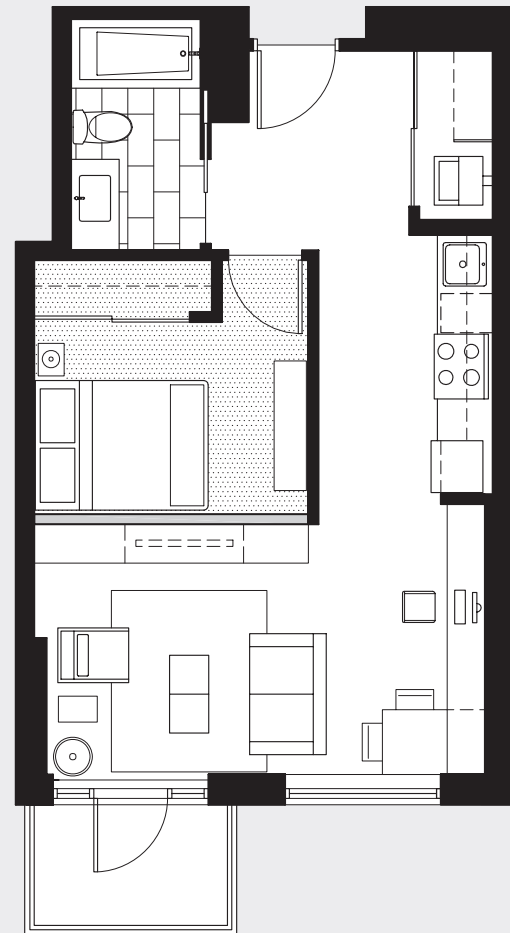

SUITES 202, 304, 404

1 BEDROOM
1 BATHROOM
SOUTH EXPOSURE
533 SQ.FT. (INTERIOR)
40 SQ.FT. (DECK)
PODIUM FINISHES

www.the834.com

JOHNSON STREET