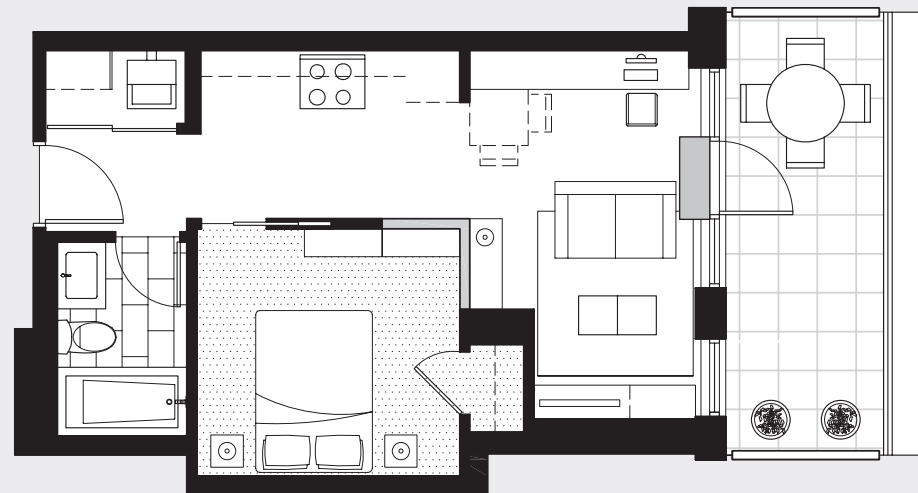

 the
billy
terrace

SUITE 311

1 BEDROOM
1 BATHROOM
EAST EXPOSURE
424 SQ.FT. (INTERIOR)
85 SQ.FT. (TERRACE)

PODIUM FINISHES

www.the834.com

JOHNSON STREET