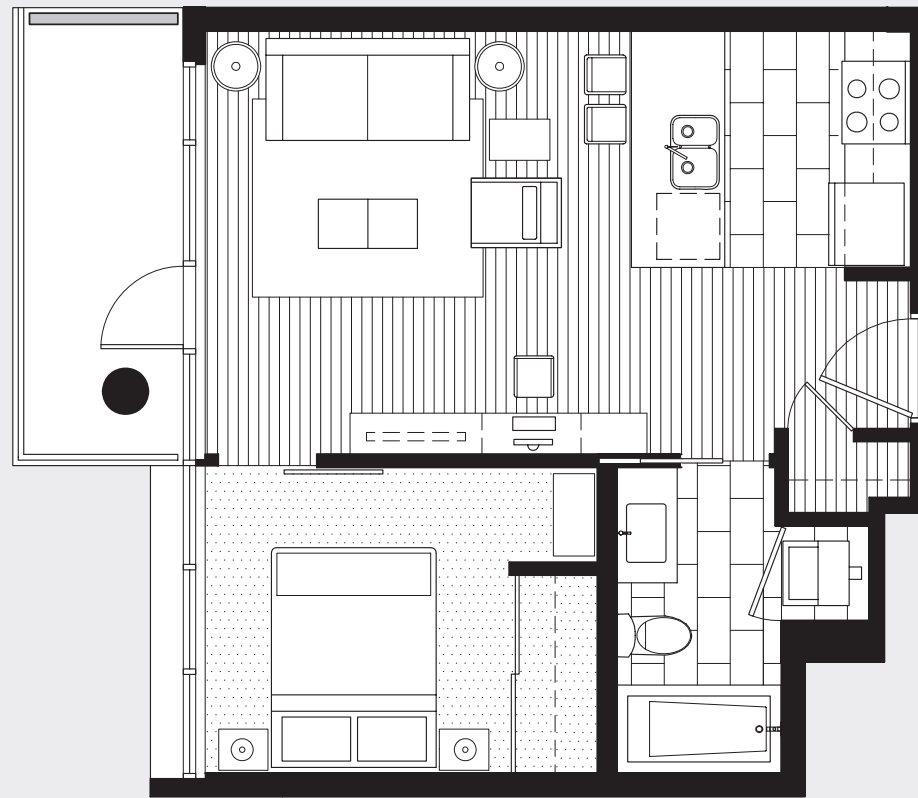

SUITES 604 - 904

1 BEDROOM
1 BATHROOM
WEST EXPOSURE
491 SQ.FT. (INTERIOR)
65 SQ.FT. (DECK)

TOWER FINISHES

www.the834.com

JOHNSON STREET