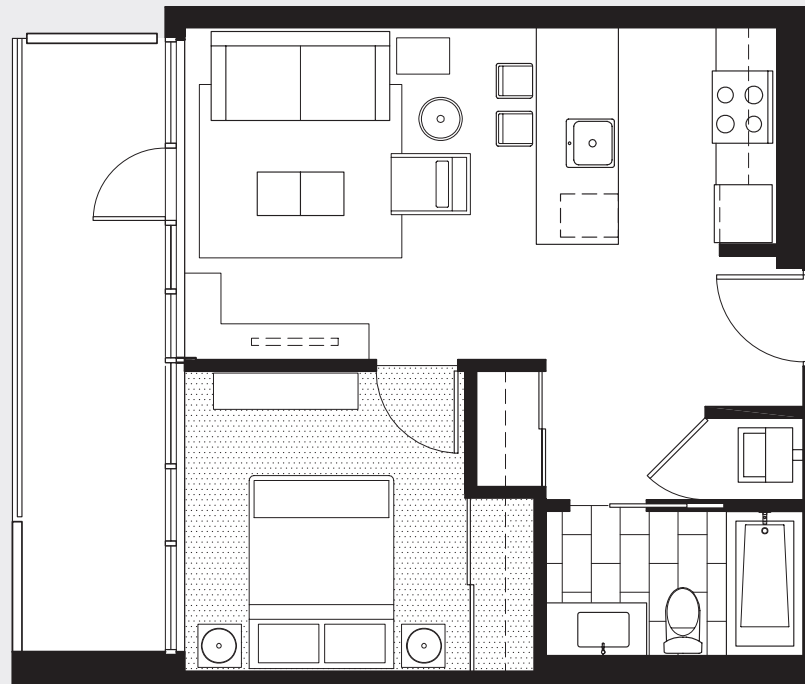

SUITES 307 & 407

1 BEDROOM
1 BATHROOM
WEST EXPOSURE
505 SQ.FT. (INTERIOR)
105 SQ.FT. (DECK)
PODIUM FINISHES

www.the834.com

JOHNSON STREET