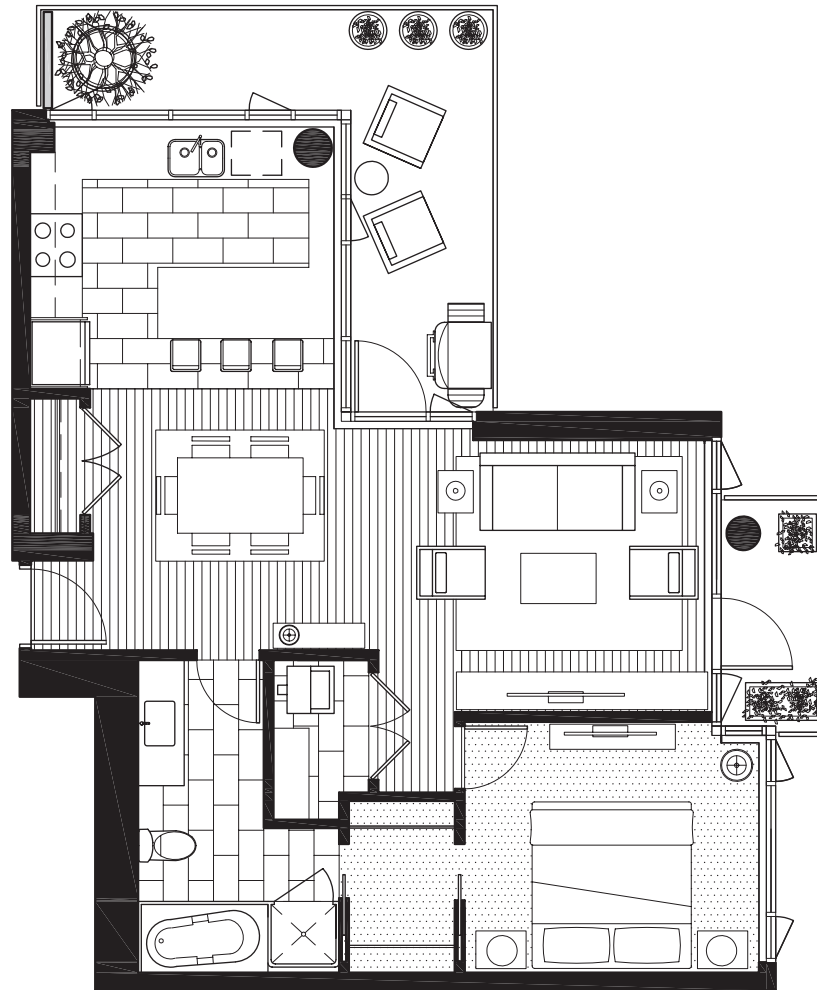

THE VICTORIA PENTHOUSE

Suite 1504

1 BEDROOM
1 BATHROOM
NORTHEAST EXPOSURE
747 SQ.FT. (INTERIOR)
185 SQ.FT. (DECKS)

PENTHOUSE FINISHES

JOHNSON STREET

THE 834