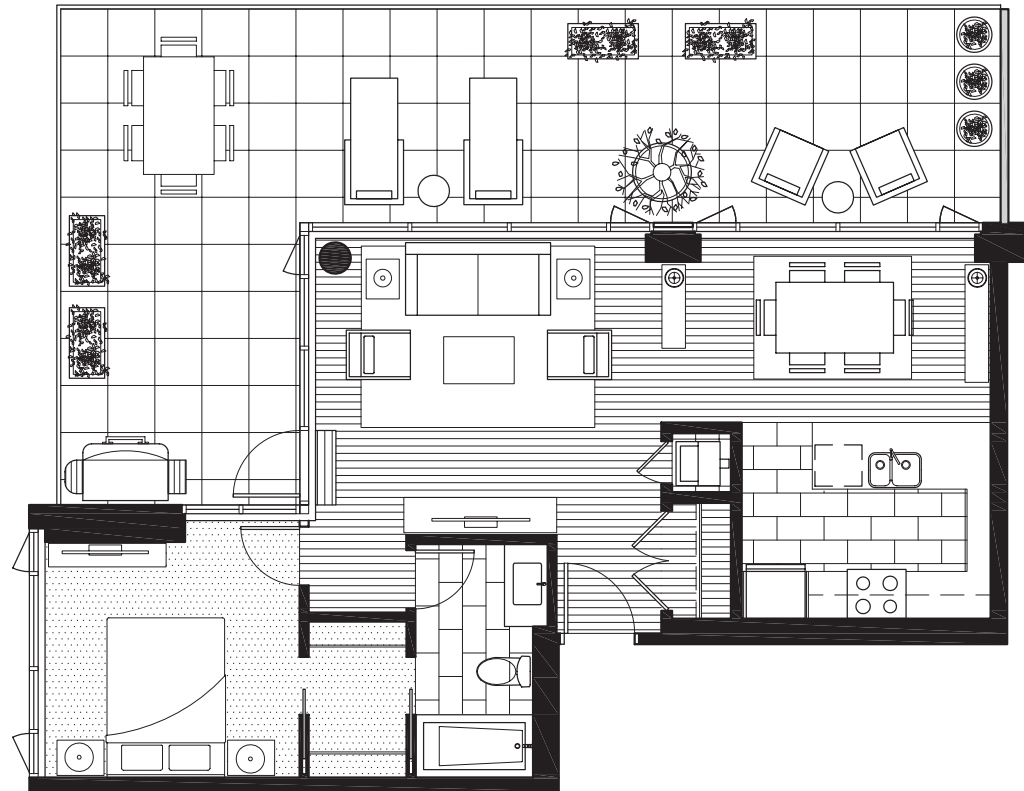

Suite 1403

1 BEDROOM
1 BATHROOM
NORTHWEST EXPOSURE
711 SQ.FT. (INTERIOR)
480 SQ.FT. (TERRACE)

PENTHOUSE FINISHES

THE | 834

JOHNSON STREET